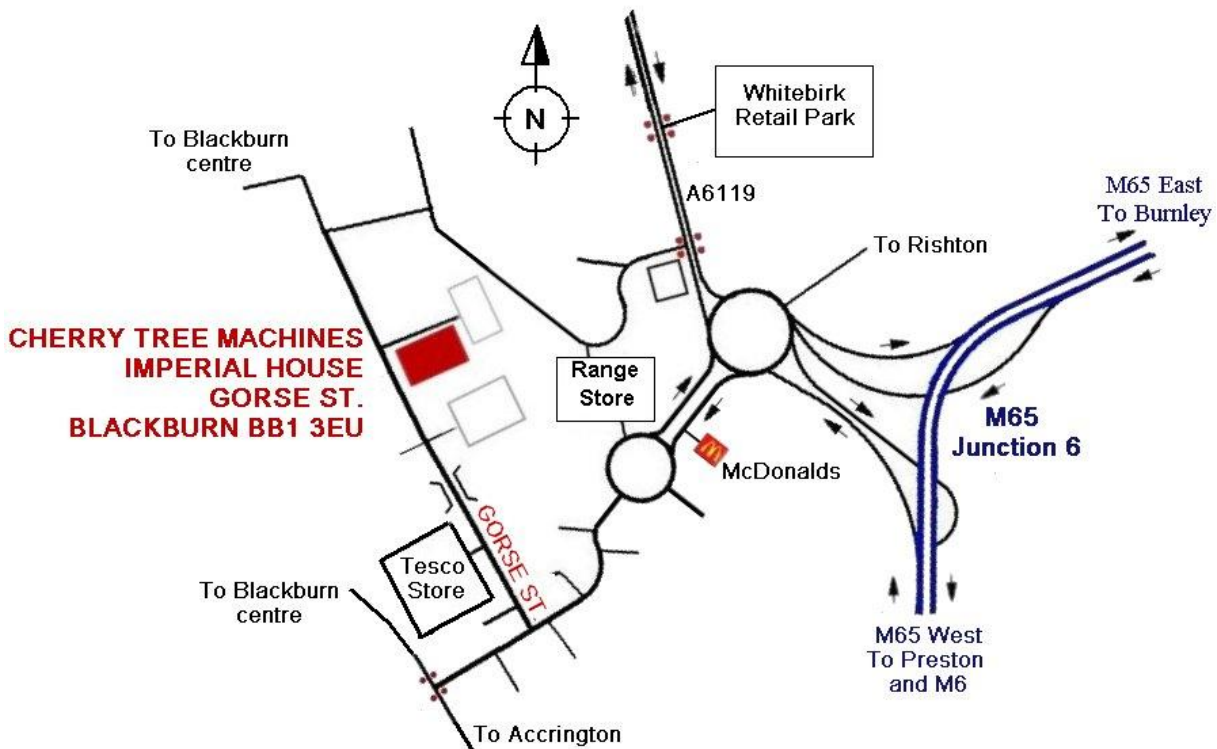

Cherry Tree Machines Ltd.
Imperial House
Gorse St.
Blackburn.
Lancashire. BB1 3EU.

TEL: 01254 671155

Directions from the M65 (Junction 6)

Leave the M65 at junction 6, heading northwest.

At the roundabout, take the 1st exit onto the A678 heading to Blackburn. (Go through 1 roundabout)

Turn right at Gorse Street and travel on over the bridge. Cherry Tree Machines Ltd is on the right.